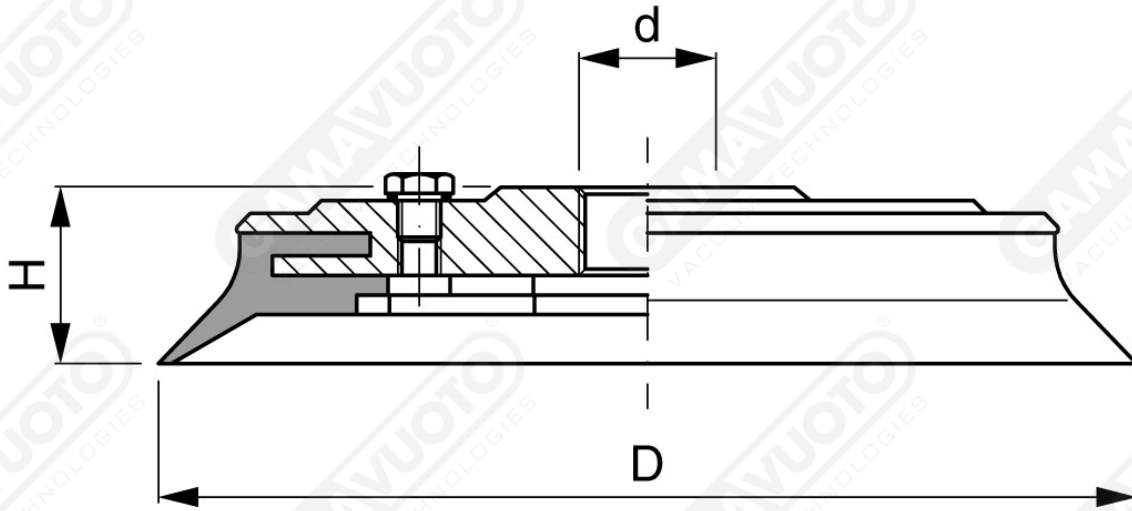

Disc suction cup

Disc suction cups VP 150 series with support

Art. VP 150 40

Art.	D	d	H	F
VP 150 40	150	1/2"	28	-