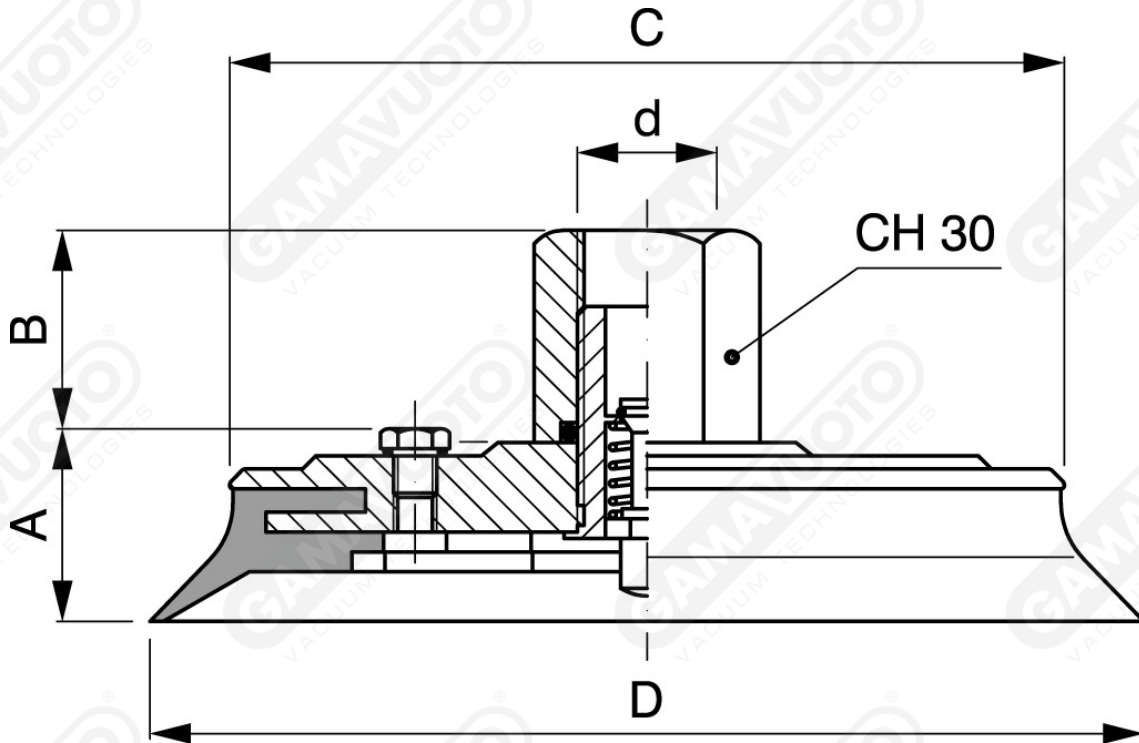

Disc suction cup VP 150 series with support and relief valve

Art. VP 150 50

Art.	A	B	C	D	d
VP 150 50	28	32	126	150	1/2"

Art.	S. cup	+ Sensor+ Sonde
VP 150 50	VP 150 40	T.110