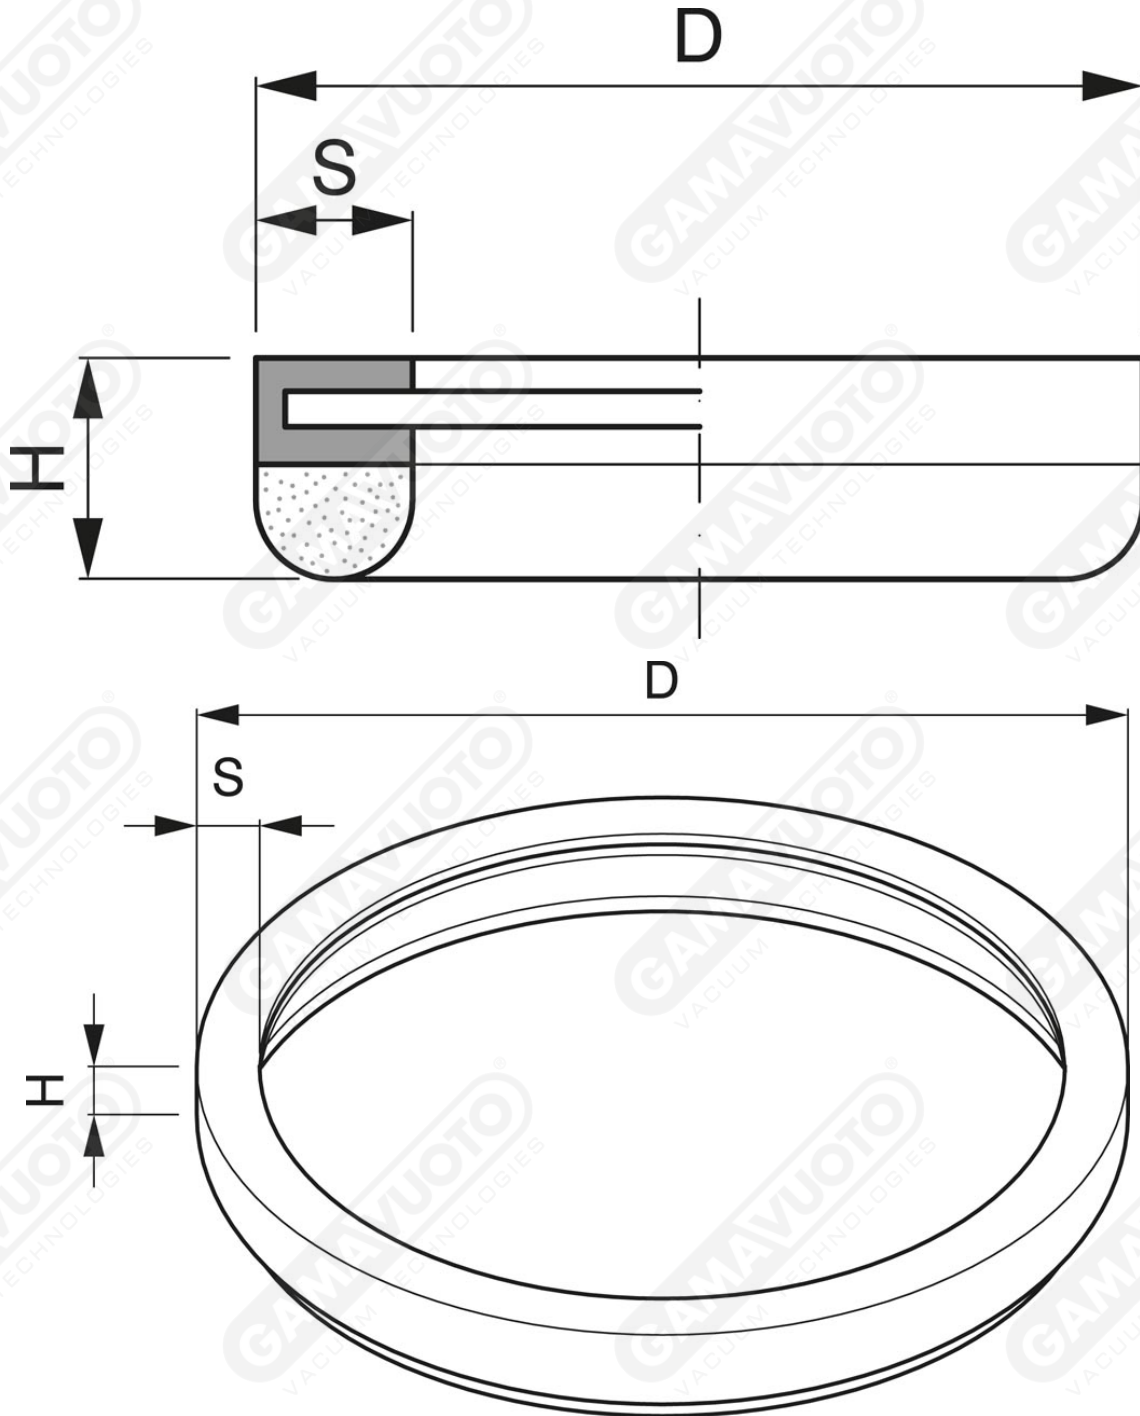

**Disc suction cups PF series without support**

**Art. PF 42 45 ÷ PF 315 45**

Art.	D	S	H
PF 42 45	38	7.5	10.5

Disc suction cup

<b>PF 70 45</b>	60	7.5	10.5
<b>PF 110 45</b>	100	7.5	10.5
<b>PF 150 45</b>	140	7.5	10.5
<b>PF 215 45</b>	210	15	26.5
<b>PF 315 45</b>	310	15	26.5