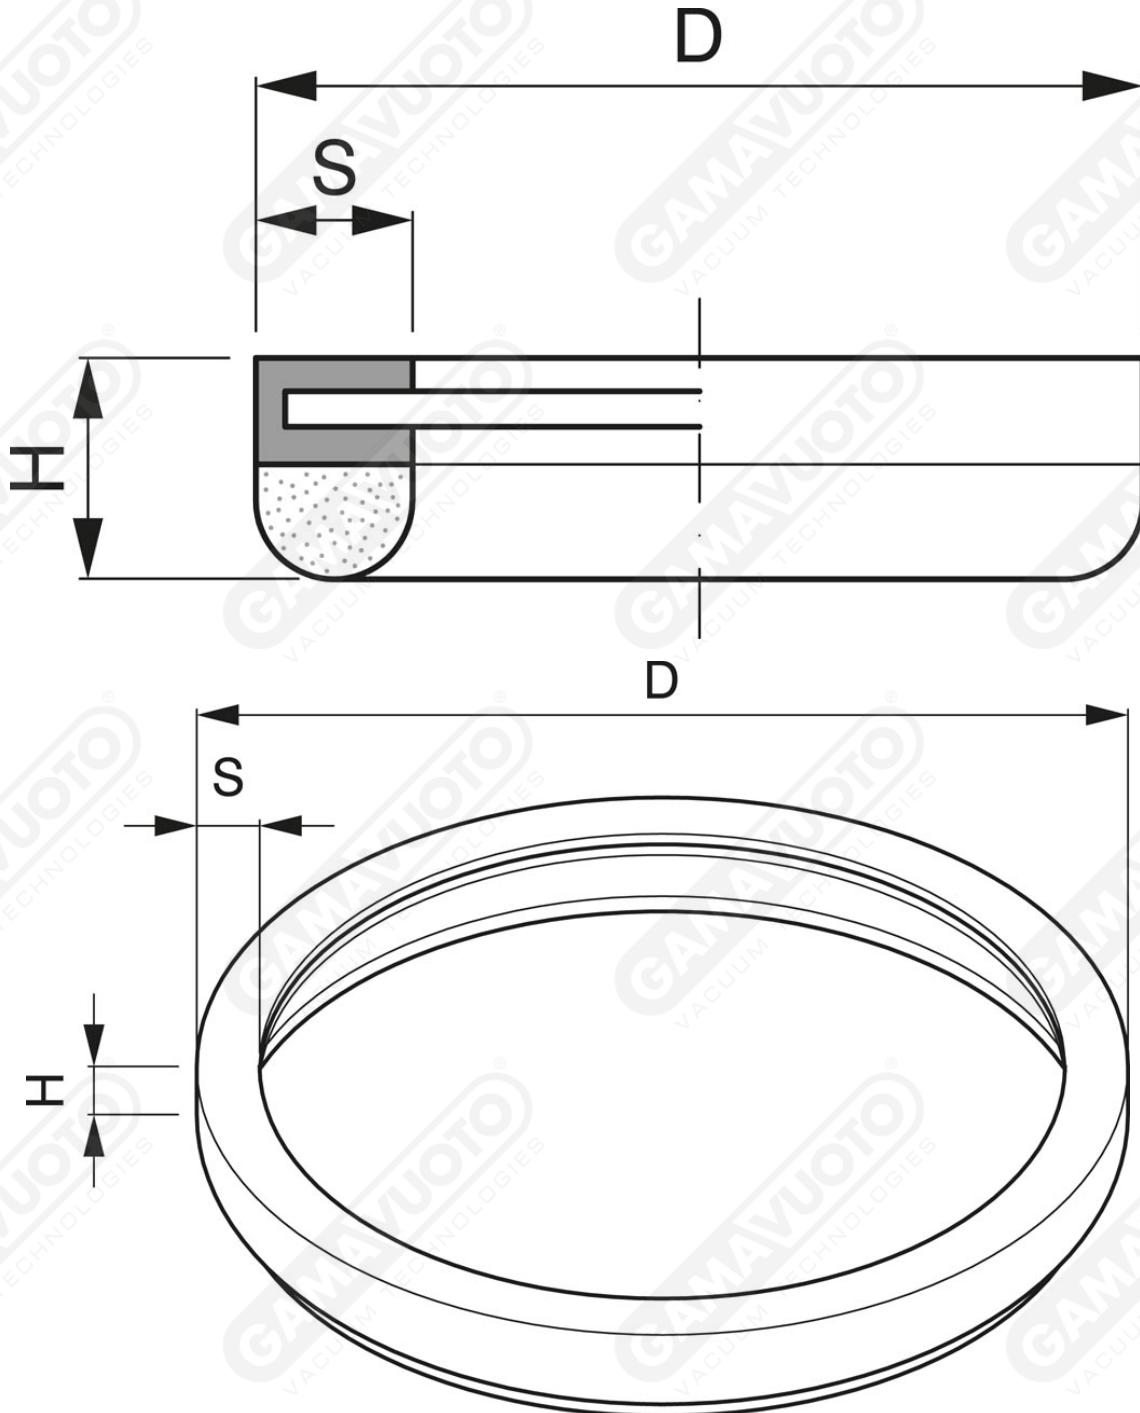

**Disc suction cups PF series without support**

**Art. PF 42 45 ÷ PF 315 45**

Art.	D	S	H
PF 42 45	38	7.5	10.5

Disc suction cup

<b>PF 70 45</b>	60	7.5	10.5
<b>PF 110 45</b>	100	7.5	10.5
<b>PF 150 45</b>	140	7.5	10.5
<b>PF 215 45</b>	210	15	26.5
<b>PF 315 45</b>	310	15	26.5