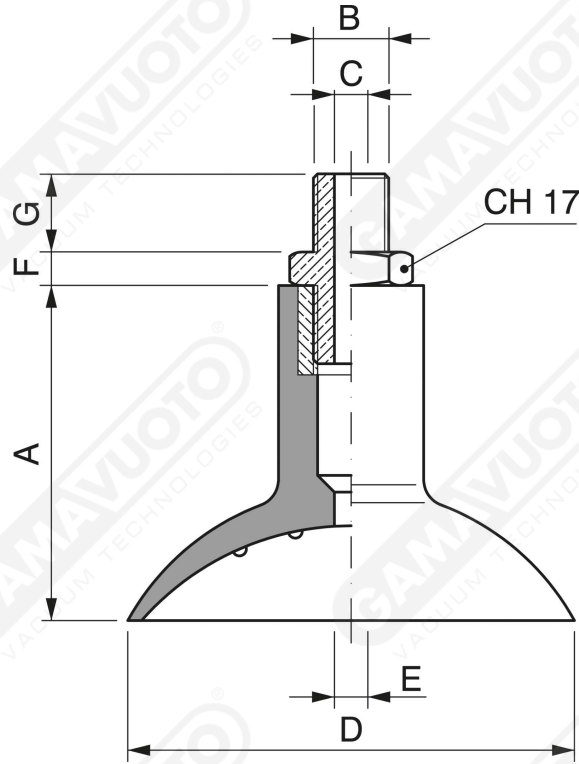

Spherical VC-LINE suction cups with male support

Art. VCM 30 ÷ 100

Art.	A	B	C	D	E	F	G
VCM 30	36	1/4	6	30	5	5	8
VCM 42	37	1/4	6	42	5	5	8
VCM 50	40	1/4	6	50	6	5	8
VCM 60	42	1/4	6	60	6	5	8
VCM 80	45	1/4	6	80	6	5	8
VCM 100	50	1/4	6	100	6	5	8