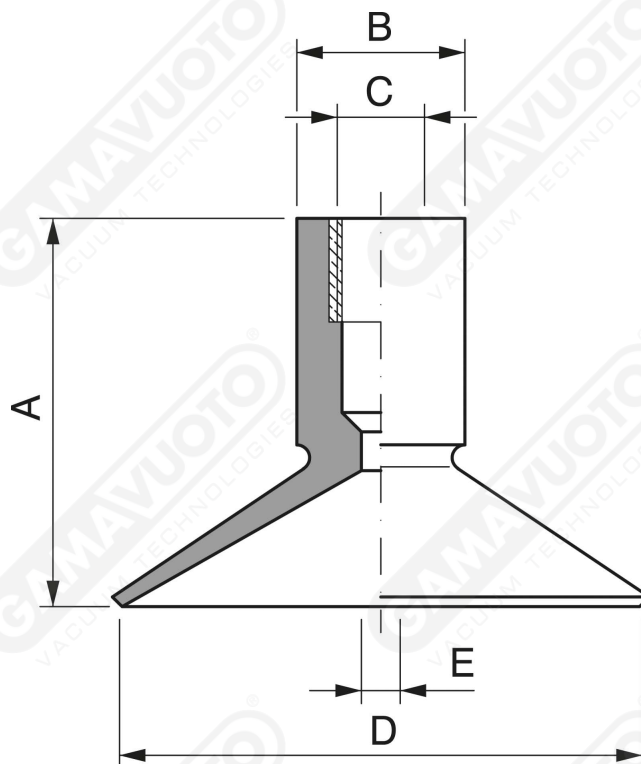

Flat VC-LINE suction cups with female vulcanized thread

Art. VCPF 30 ÷ 80

Art.	A	B	C	D	E
VCPF 30	38	18	1/4	30	5
VCPF 40	40	20	1/4	40	5
VCPF 50	43	22	1/4	50	6
VCPF 60	45	24	1/4	60	6
VCPF 80	50	26	1/4	80	6