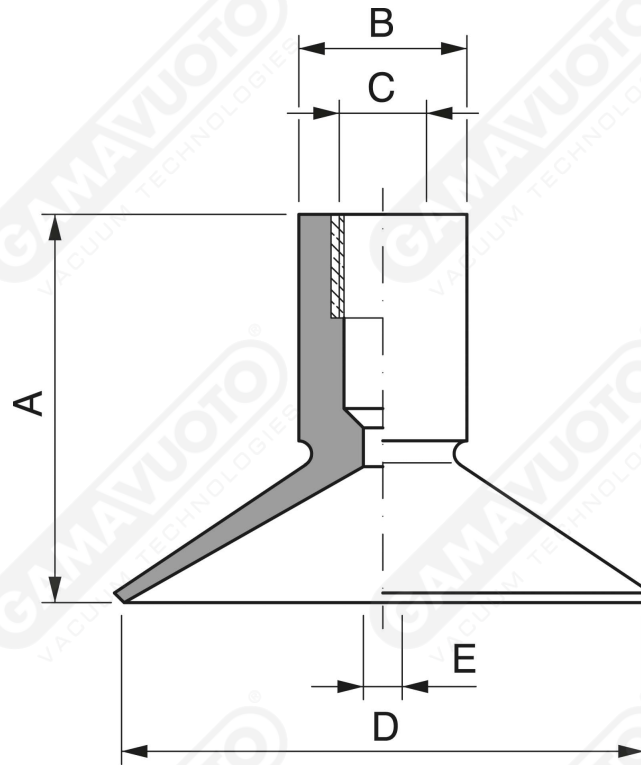

Flat VC-LINE suction cups with female vulcanized thread

Art. VCPF 30 ÷ 80

Art.	A	B	C	D	E
VCPF 30	38	18	1/4	30	5
VCPF 40	40	20	1/4	40	5
VCPF 50	43	22	1/4	50	6
VCPF 60	45	24	1/4	60	6
VCPF 80	50	26	1/4	80	6