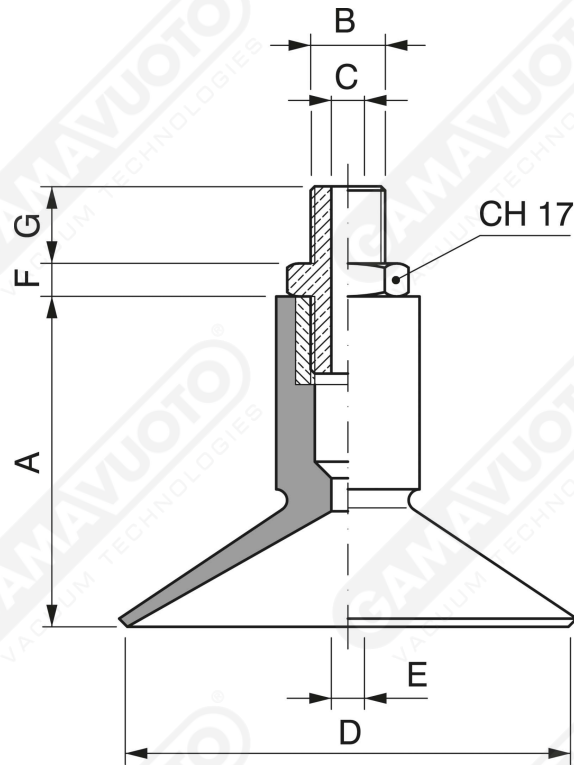

Flat VC-LINE suction cups with male support

Art. VCPM 30 ÷ 80

Art.	A	B	C	D	E	F	G
VCPM 30	38	1/4	6	30	5	5	8
VCPM 40	40	1/4	6	40	5	5	8
VCPM 50	43	1/4	6	50	6	5	8
VCPM 60	45	1/4	6	60	6	5	8
VCPM 80	50	1/4	6	80	6	5	8