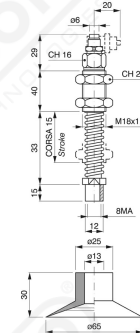

Art. PS 65/1 C. 15 x art. VSP 65/1