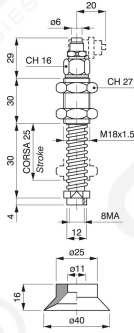

Special suction-cup holders

Special suction cups-holders

Art. PS 40/1 C. 25 x art. VSP 40/1