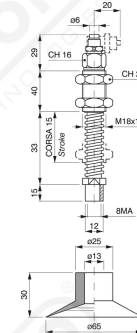

Art. PS 65/1 C. 15 x art. VSP 65/1