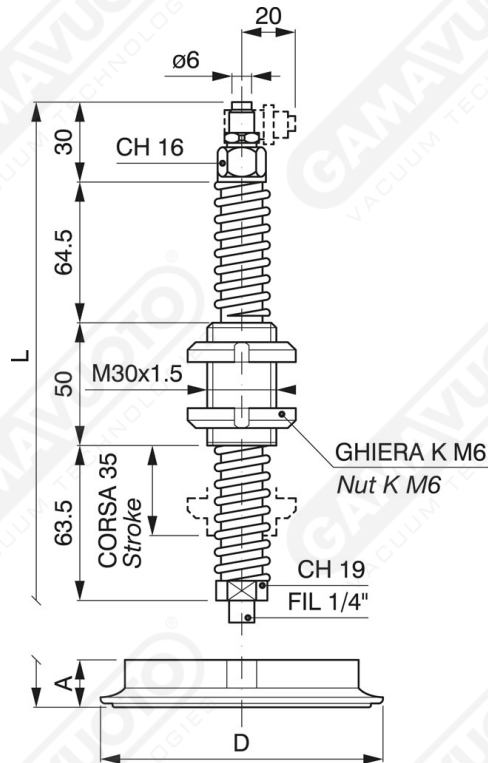

## Magnum suction-cup holders double springing

Rapid straight or "L" shaped joint for plastic tube diameter 6x8 = art. PMMD.....L

**Art. PMMD 90/120/160**

Art.	A	D	L
PMMD 90	17.5	90	225.5
PMMD 120	17	120	225
PMMD 160	24	160	232