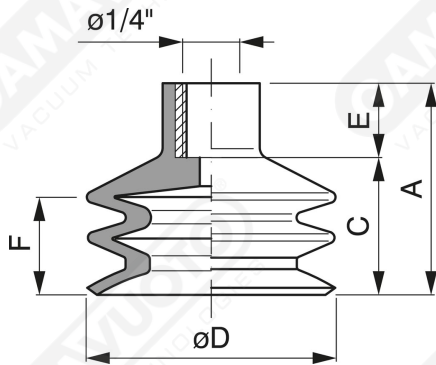

Special bellow suction caps with female vulcanized thread

Art.	A	B	C	D \varnothing	E	F
SF 30 01	38	1/4"	18	30	20	13
SF 40 01	38	1/4"	20	40	18	14
SF 44 10	35	1/4"	25	44	10	16
SF 50 01	35	1/4"	20	50	15	11

**Art. SF 30 01 - SF 40 01 - SF 44 10
- SF 50 01**

Art.	A	B	C	D \varnothing	E	F
SF 30 02	50	1/4"	30	30	20	25
SF 40 02	53	1/4"	35	40	18	29
SF 50 02	50	1/4"	35	50	15	25
SF 53 02	42	1/4"	27	50	15	18

Art. SF 30 02 ÷ SF 53 02