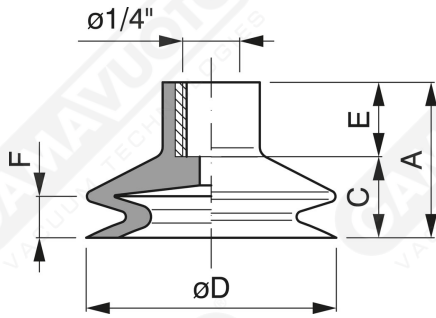

Special bellow suction caps with female vulcanized thread

Art.	A	B	C	D \varnothing	E	F
SF 30 01	38	1/4"	18	30	20	13
SF 40 01	38	1/4"	20	40	18	14
SF 44 10	35	1/4"	25	44	10	16
SF 50 01	35	1/4"	20	50	15	11

**Art. SF 30 01 - SF 40 01 - SF 44 10
- SF 50 01**

Art.	A	B	C	D \varnothing	E	F
SF 30 02	50	1/4"	30	30	20	25
SF 40 02	53	1/4"	35	40	18	29
SF 50 02	50	1/4"	35	50	15	25
SF 53 02	42	1/4"	27	50	15	18

Art. SF 30 02 ÷ SF 53 02