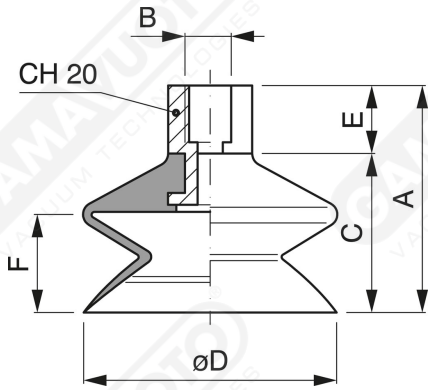

Special bellow suction cups with external vulcanized female support

Art. SFS 40 01 ÷ SFS 85 01

| Art | A | B | C | D | E | F |
|------------------|----|------|----|----|----|----|
| SFS 40 01 | 52 | 1/4" | 35 | 40 | 17 | 18 |
| SFS 50 01 | 54 | 1/4" | 37 | 50 | 17 | 20 |
| SFS 60 01 | 56 | 1/4" | 39 | 60 | 17 | 21 |
| SFS 85 01 | 67 | 1/4" | 50 | 85 | 17 | 31 |

Art. SFS 40 02 ÷ SFS 85 02

| Art | A | B | C | D | E | F |
|------------------|----|------|----|----|----|----|
| SFS 40 02 | 69 | 1/4" | 52 | 40 | 17 | 35 |
| SFS 50 02 | 72 | 1/4" | 55 | 50 | 17 | 38 |
| SFS 60 02 | 75 | 1/4" | 58 | 60 | 17 | 41 |
| SFS 85 02 | 95 | 1/4" | 78 | 85 | 17 | 58 |