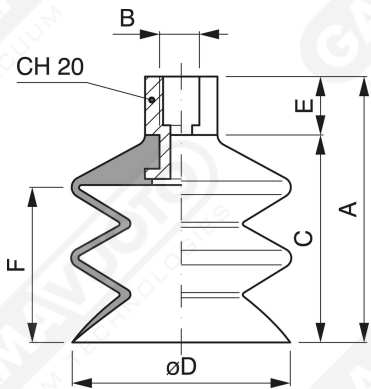

Special bellow suction cups with external vulcanized female support

Art. SFS 40 01 ÷ SFS 85 01

| Art | A | B | C | D | E | F |
|------------------|----|------|----|----|----|----|
| SFS 40 01 | 52 | 1/4" | 35 | 40 | 17 | 18 |
| SFS 50 01 | 54 | 1/4" | 37 | 50 | 17 | 20 |
| SFS 60 01 | 56 | 1/4" | 39 | 60 | 17 | 21 |
| SFS 85 01 | 67 | 1/4" | 50 | 85 | 17 | 31 |

Art. SFS 40 02 ÷ SFS 85 02

| Art | A | B | C | D | E | F |
|------------------|----|------|----|----|----|----|
| SFS 40 02 | 69 | 1/4" | 52 | 40 | 17 | 35 |
| SFS 50 02 | 72 | 1/4" | 55 | 50 | 17 | 38 |
| SFS 60 02 | 75 | 1/4" | 58 | 60 | 17 | 41 |
| SFS 85 02 | 95 | 1/4" | 78 | 85 | 17 | 58 |