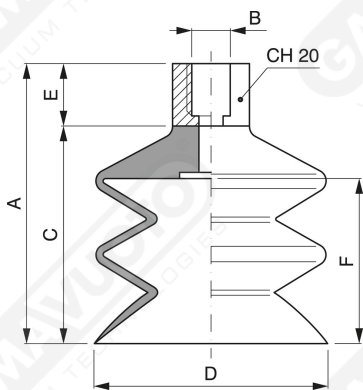

Special bellow suction caps with fixed female support

Art. SF 40 00 ÷ SF 85 00

Art	A	B	C	DØ	E	F
SF 43 00	45	1/4"	30	43	15	14
SF 60 00	51	1/4"	36	60	15	18
SF 85 00	68	1/4"	50	85	15	30

NB: support not vulcanized but not dismountable.

Art. SF 43 02 - SF 60 02 - SF 85 01

Art	A	B	C	DØ	E	F
SF 43 02	61	1/4"	46	43	15	29
SF 60 02	70	1/4"	55	60	15	37
SF 85 01	100	1/4"	78	85	15	58

NB: support not vulcanized but not dismountable.