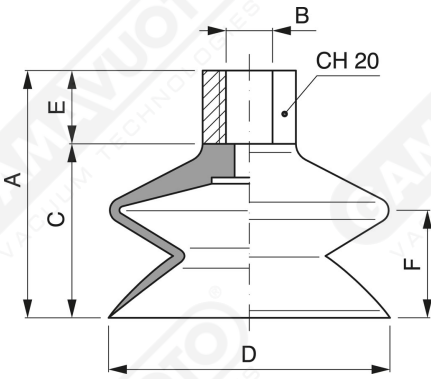

Special bellow suction caps with fixed female support

Art. SF 40 00 ÷ SF 85 00

Art	A	B	C	DØ	E	F
SF 43 00	45	1/4"	30	43	15	14
SF 60 00	51	1/4"	36	60	15	18
SF 85 00	68	1/4"	50	85	15	30

NB: support not vulcanized but not dismountable.

Art. SF 43 02 - SF 60 02 - SF 85 01

Art	A	B	C	DØ	E	F
SF 43 02	61	1/4"	46	43	15	29
SF 60 02	70	1/4"	55	60	15	37
SF 85 01	100	1/4"	78	85	15	58

NB: support not vulcanized but not dismountable.