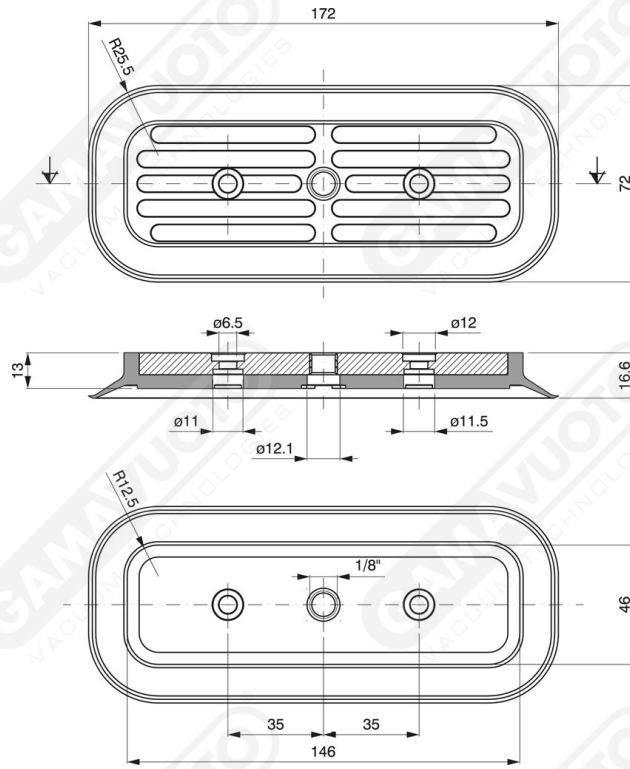

Rectangular suction cups with vulcanized female support

Art. VR 172/1