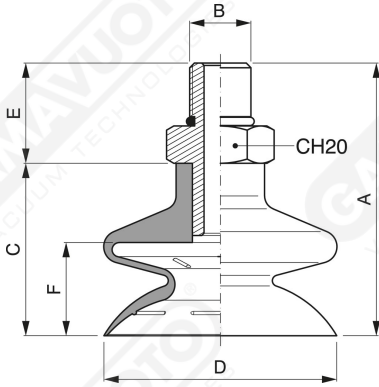

Special bellow suction caps with external male vulcanized support

Art	A	B	C	DØ	E	F
SMS 40 01	56.5	1/4"	35	40	21.5	18
SMS 50 01	58.5	1/4"	37	50	21.5	20
SMS 60 01	60.5	1/4"	39	60	21.5	21
SMS 85 01	71.5	1/4"	50	85	21.5	31

Art. SMS 40 01 ÷ SMS 85 01

Art	A	B	C	DØ	E	F
SMS 40 02	73.5	1/4"	51.5	40	21.5	34.5
SMS 50 02	78.5	1/4"	57	50	21.5	40
SMS 60 02	79.5	1/4"	58	60	21.5	41
SMS 85 02	99.5	1/4"	78	85	21.5	58

Art. SMS 40 02 ÷ SMS 85 02