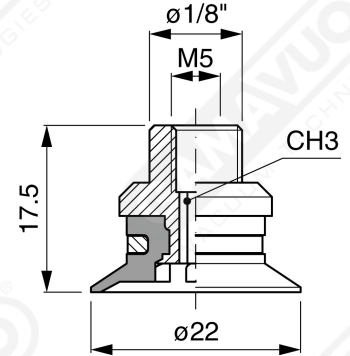

Finned flat suction cups AF 20 Series

Art. AF 20 45

Art. AF 20 00

Art. AF 20 20

Art. AF 20 40

Art. AF 20 60 ÷ 64

Art. AF 20 60

with filter

Art. AF 20 61

with filter and check valve

Art. AF 20 63

without filter

Art. AF 20 64

with check valve without filter

F-LINE suction cups AM - AF series

Art. AF 20 90

with filter

Art. AF 20 91

with check valve

Art. AF 20 93

without filter

Art. AF 20 90 ÷ 93