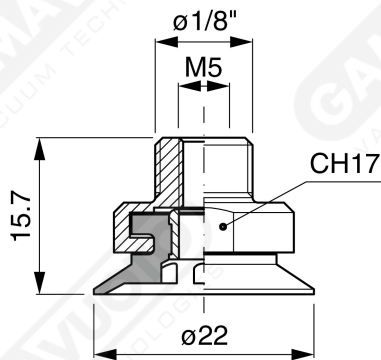

Finned flat suction cups AF 20 Series

Art. AF 20 45

Art. AF 20 00

Art. AF 20 20

Art. AF 20 40

Art. AF 20 60 ÷ 64

Art. AF 20 60

with filter

Art. AF 20 61

with filter and check valve

Art. AF 20 63

without filter

Art. AF 20 64

with check valve without filter

F-LINE suction cups AM - AF series

Art. AF 20 90