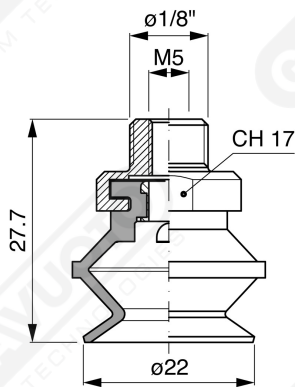

**Bellows suction cups BF 20 Series**

**Art. BF 20 35**

**Art. BF 20 00**

**Art. BF 20 20**

**Art. BF 20 30**

**Art. BF 20 60 ÷ 64**

**Art. BF 20 60**

with filter

**Art. BF 20 61**

with filter and check valve

**Art. BF 20 63**

without filterohne Filter

**Art. BF 20 64**

with check valve without filter

F-LINE suction cups BM - BF series

**Art. BF 20 90**