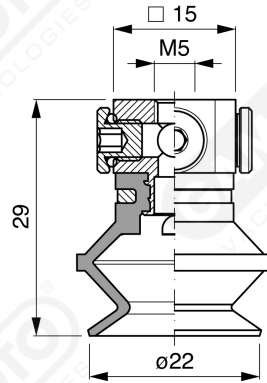

**Bellows suction cups BF 20 Series**

**Art. BF 20 35**

**Art. BF 20 00**

**Art. BF 20 20**

**Art. BF 20 30**

**Art. BF 20 60 ÷ 64**

**Art. BF 20 60**

with filter

**Art. BF 20 61**

with filter and check valve

**Art. BF 20 63**

without filterohne Filter

**Art. BF 20 64**

with check valve without filter

F-LINE suction cups BM - BF series

**Art. BF 20 90**