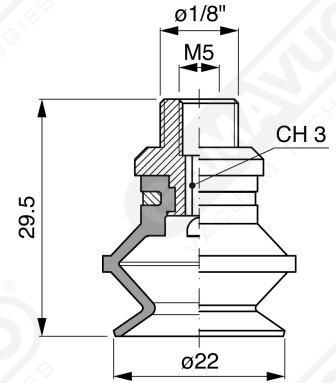

**Bellows suction cups BF 20 Series**

**Art. BF 20 35**

**Art. BF 20 00**

**Art. BF 20 20**

**Art. BF 20 30**

**Art. BF 20 60 ÷ 64**

**Art. BF 20 60**

with filter

**Art. BF 20 61**

with filter and check valve

**Art. BF 20 63**

without filterohne Filter

**Art. BF 20 64**

with check valve without filter

F-LINE suction cups BM - BF series

**Art. BF 20 90**