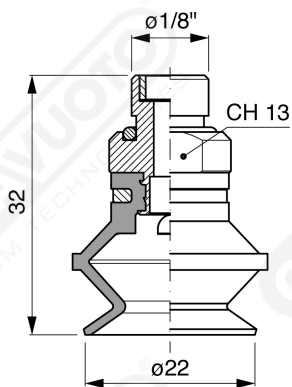

**Bellows suction cups BF 20 Series**

**Art. BF 20 35**

**Art. BF 20 00**

**Art. BF 20 20**

**Art. BF 20 30**

**Art. BF 20 60 ÷ 64**

**Art. BF 20 60**

with filter

**Art. BF 20 61**

with filter and check valve

**Art. BF 20 63**

without filterohne Filter

**Art. BF 20 64**

with check valve without filter

F-LINE suction cups BM - BF series

**Art. BF 20 90**