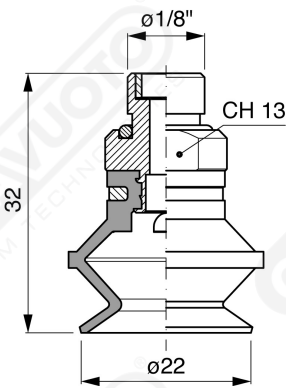

**Bellows suction cups BF 20 Series**

**Art. BF 20 35**

**Art. BF 20 00**

**Art. BF 20 20**

**Art. BF 20 30**

**Art. BF 20 60 ÷ 64**

**Art. BF 20 60**

with filter

**Art. BF 20 61**

with filter and check valve

**Art. BF 20 63**

without filterohne Filter

**Art. BF 20 64**

with check valve without filter

F-LINE suction cups BM - BF series

**Art. BF 20 90**