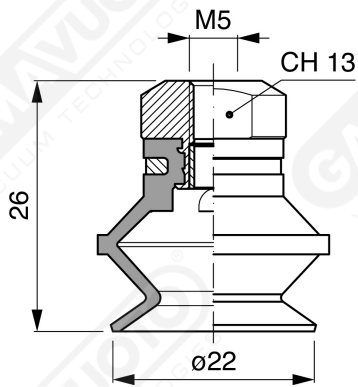

**Art. BF 20 61**

with filter and check valve

**Art. BF 20 63**

without filterohne Filter

**Art. BF 20 64**

with check valve without filter

F-LINE suction cups BM - BF series

**Art. BF 20 90**