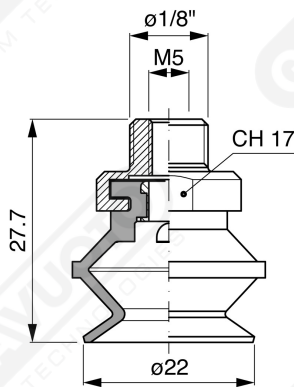

**Bellows suction cups BF 20 Series**

**Art. BF 20 35**

**Art. BF 20 00**

**Art. BF 20 20**

**Art. BF 20 30**

**Art. BF 20 60 ÷ 64**

**Art. BF 20 60**

with filter

**Art. BF 20 61**

with filter and check valve

**Art. BF 20 63**

without filterohne Filter

**Art. BF 20 64**

with check valve without filter

F-LINE suction cups BM - BF series

**Art. BF 20 90**