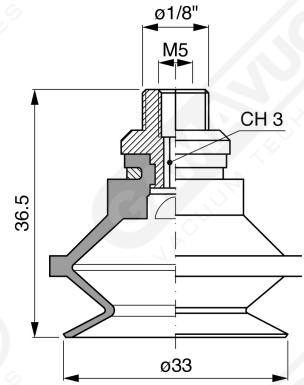

Bellows suction cups BF 30 Series

Art. BF 30 35

Art. BF 30 00

Art. BF 30 20

Art. BF 30 30

Art. BF 30 60 ÷ 64

Art. BF 30 60

with filter

Art. BF 30 61

with filter and check valve

Art. BF 30 63

without filter

Art. BF 30 64

with check valve without filter

F-LINE suction cups BM - BF series

Art. BF 30 90