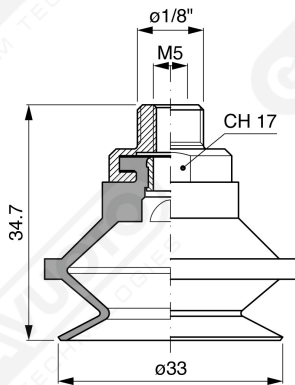

Bellows suction cups BF 30 Series

Art. BF 30 35

Art. BF 30 00

Art. BF 30 20

Art. BF 30 30

Art. BF 30 60 ÷ 64

Art. BF 30 60

with filter

Art. BF 30 61

with filter and check valve

Art. BF 30 63

without filter

Art. BF 30 64

with check valve without filter

F-LINE suction cups BM - BF series

GAMAVUOTO
VACUUM TECHNOLOGIES