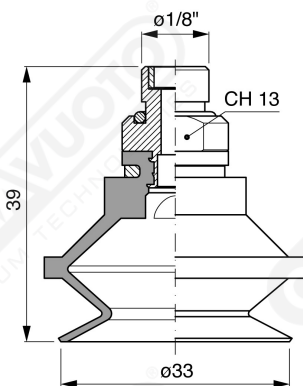

Bellows suction cups BF 30 Series

Art. BF 30 35

Art. BF 30 00

Art. BF 30 20

Art. BF 30 30

Art. BF 30 60 ÷ 64

Art. BF 30 60

with filter

Art. BF 30 61

with filter and check valve

Art. BF 30 63

without filter

Art. BF 30 64

with check valve without filter

F-LINE suction cups BM - BF series

GAMAVUOTO
VACUUM TECHNOLOGIES