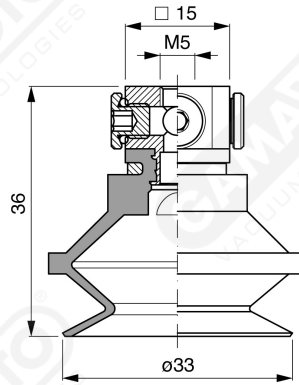

Bellows suction cups BF 30 Series

Art. BF 30 35

Art. BF 30 00

Art. BF 30 20

Art. BF 30 30

Art. BF 30 60 ÷ 64

Art. BF 30 60

with filter

Art. BF 30 61

with filter and check valve

Art. BF 30 63

without filter

Art. BF 30 64

with check valve without filter

F-LINE suction cups BM - BF series

GAMAVUOTO
VACUUM TECHNOLOGIES