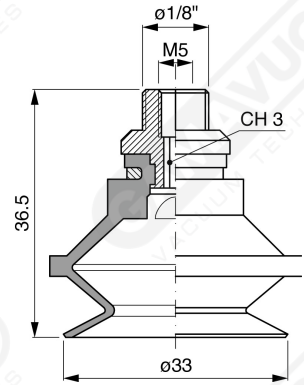

Bellows suction cups BF 30 Series

Art. BF 30 35

Art. BF 30 00

Art. BF 30 20

Art. BF 30 30

Art. BF 30 60 ÷ 64

Art. BF 30 60

with filter

Art. BF 30 61

with filter and check valve

Art. BF 30 63

without filter

Art. BF 30 64

with check valve without filter

F-LINE suction cups BM - BF series

GAMAVUOTO
VACUUM TECHNOLOGIES