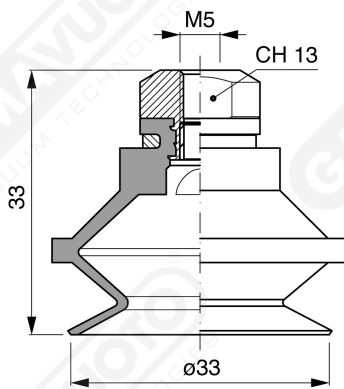

Bellows suction cups BF 30 Series

Art. BF 30 35

Art. BF 30 00

Art. BF 30 20

Art. BF 30 30

Art. BF 30 60 ÷ 64

Art. BF 30 60

with filter

Art. BF 30 61

with filter and check valve

Art. BF 30 63

without filter

Art. BF 30 64

with check valve without filter

F-LINE suction cups BM - BF series

Art. BF 30 90