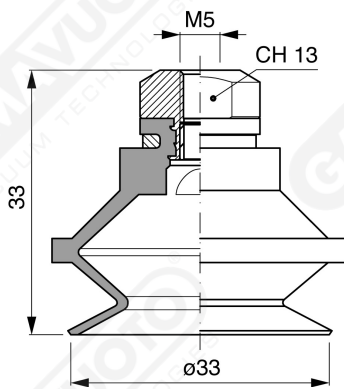

Bellows suction cups BF 30 Series

Art. BF 30 35

Art. BF 30 00

Art. BF 30 20

Art. BF 30 30

Art. BF 30 60 ÷ 64

Art. BF 30 60

with filter

Art. BF 30 61

with filter and check valve

Art. BF 30 63

without filter

Art. BF 30 64

with check valve without filter

F-LINE suction cups BM - BF series

GAMAVUOTO
VACUUM TECHNOLOGIES