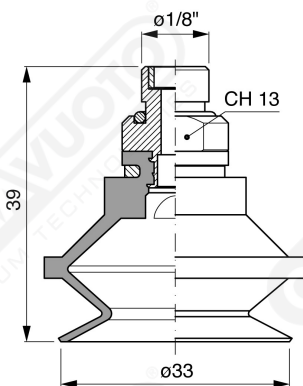

Bellows suction cups BF 30 Series

Art. BF 30 35

Art. BF 30 00

Art. BF 30 20

Art. BF 30 30

Art. BF 30 60 ÷ 64

Art. BF 30 60

with filter

Art. BF 30 61

with filter and check valve

Art. BF 30 63

without filter

Art. BF 30 64

with check valve without filter

F-LINE suction cups BM - BF series

Art. BF 30 90