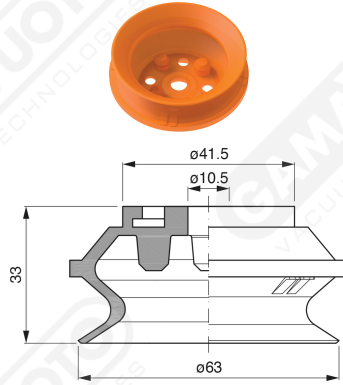

Bellows suction cups BF 63 Series

Art. BF 63 35

Art. BF 63 32/33

Code

.øA

BF 63 32

3/8"

BF 63 33

1/2"