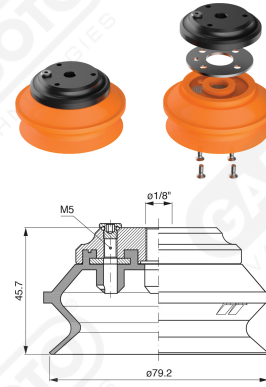

Bellows suction cups BF 75 Series

Art. BF 75 35

Art. BF 75 30

Art. BF 75 32/33

Code

.øA

BF 75 32

3/8"

BF 75 33

1/2"