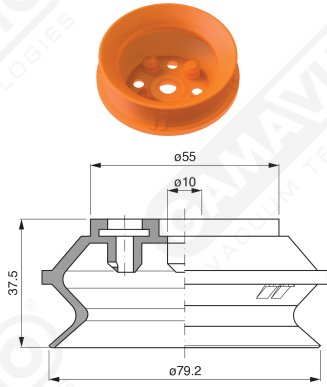

Bellows suction cups BF 75 Series

Art. BF 75 35

Art. BF 75 30

Art. BF 75 32/33

Code

.øA

BF 75 32

3/8"

BF 75 33

1/2"