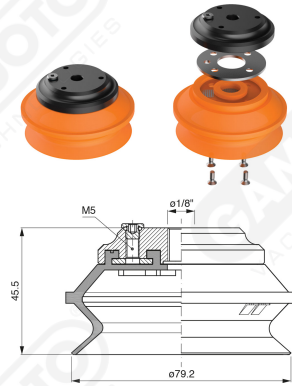

Bellows suction cups BF 78 Series

Art. BF 78 35

Art. BF 78 30

with internal filter

Art. BF 78 31

Art. BF 78 32

cod	.ØA
BF 78 32	3/8"
BF 78 33	1/2"

F-LINE suction cups BM - BF series

with internal filter

Code

øA

BF 78 321

3/8"

BF 78 331

1/2"

Art. BF 78 321/331