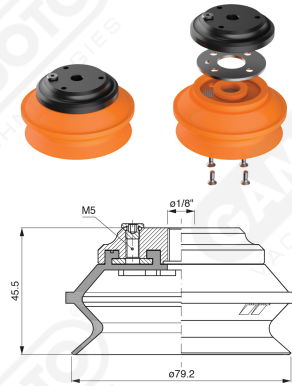

Bellows suction cups BF 78 Series

Art. BF 78 35

Art. BF 78 30

with internal filter

Art. BF 78 31

Art. BF 78 32

cod	.øA
BF 78 32	3/8"
BF 78 33	1/2"

F-LINE suction cups BM - BF series

with internal filter

Art. BF 78 321/331

Code

øA

BF 78 321

3/8"

BF 78 331

1/2"