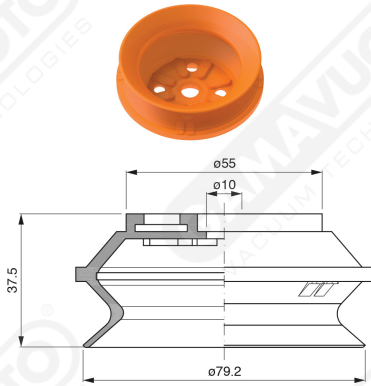

Bellows suction cups BF 78 Series

Art. BF 78 35

Art. BF 78 30

with internal filter

Art. BF 78 31

Art. BF 78 32

cod	.ØA
BF 78 32	3/8"
BF 78 33	1/2"

F-LINE suction cups BM - BF series

with internal filter

Code

øA

BF 78 321

3/8"

BF 78 331

1/2"

Art. BF 78 321/331