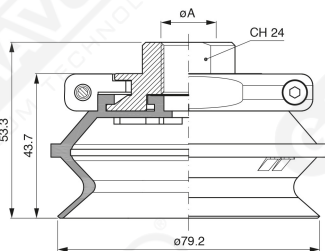

Bellows suction cups BF 78 Series

Art. BF 78 35

Art. BF 78 30

with internal filter

Art. BF 78 31

Art. BF 78 32

cod	.ØA
BF 78 32	3/8"
BF 78 33	1/2"

F-LINE suction cups BM - BF series

with internal filter

Code

øA

BF 78 321

3/8"

BF 78 331

1/2"

Art. BF 78 321/331