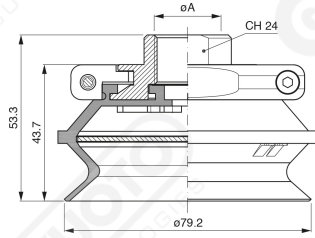

Bellows suction cups BF 78 Series

Art. BF 78 35

Art. BF 78 30

with internal filter

Art. BF 78 31

Art. BF 78 32

cod	.ØA
BF 78 32	3/8"
BF 78 33	1/2"

F-LINE suction cups BM - BF series

with internal filter

Code

øA

BF 78 321

3/8"

BF 78 331

1/2"

Art. BF 78 321/331