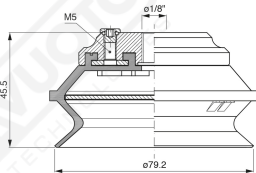

Bellows suction cups BF 78 Series

Art. BF 78 35

Art. BF 78 30

with internal filter

Art. BF 78 31

Art. BF 78 32

cod	.ØA
BF 78 32	3/8"
BF 78 33	1/2"

F-LINE suction cups BM - BF series

with internal filter

Code

øA

BF 78 321

3/8"

BF 78 331

1/2"

Art. BF 78 321/331