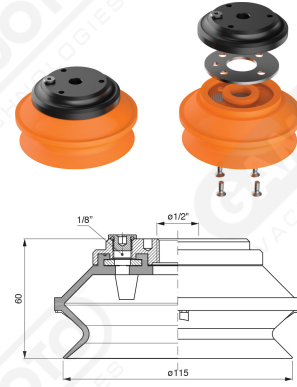

Bellows suction cups BF 110 Series

Art. BF 110 35

Art. BF 110 30

Art. BF 110 32/33

cod

. ϕA

BF 110 32

3/8"

BF 110 33

1/2"