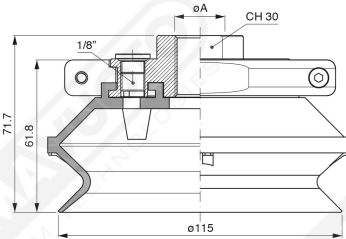

Bellows suction cups BF 110 Series

Art. BF 110 35

Art. BF 110 30

Art. BF 110 32/33

cod

. ϕA

BF 110 32

3/8"

BF 110 33

1/2"