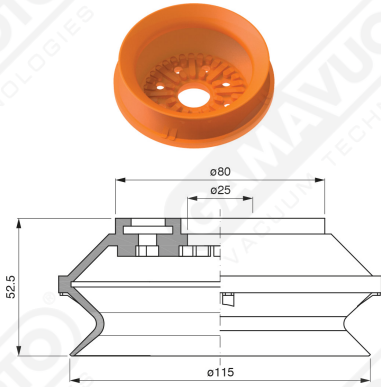

Bellows suction cups BF 115 Series

Art. BF 115 35

Art. BF 115 30

with internal filter

Art. BF 115 31

Art. BF 115 32/33

cod	øA
BF 115 32	3/8"
BF 115 33	1/2"

F-LINE suction cups BM - BF series

with internal filter

Art. BF 115 321/331

cod

øA

BF 115 321

3/8"

BF 115 331

1/2"