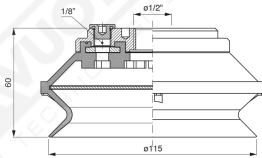

Bellows suction cups BF 115 Series

Art. BF 115 35

Art. BF 115 30

with internal filter

Art. BF 115 31

Art. BF 115 32/33

cod	øA
BF 115 32	3/8"
BF 115 33	1/2"

F-LINE suction cups BM - BF series

with internal filter

Art. BF 115 321/331

cod

øA

BF 115 321

3/8"

BF 115 331

1/2"