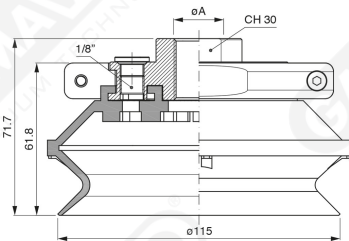

Bellows suction cups BF 115 Series

Art. BF 115 35

Art. BF 115 30

with internal filter

Art. BF 115 31

Art. BF 115 32/33

cod	øA
BF 115 32	3/8"
BF 115 33	1/2"

F-LINE suction cups BM - BF series

with internal filter

Art. BF 115 321/331

cod

øA

BF 115 321

3/8"

BF 115 331

1/2"