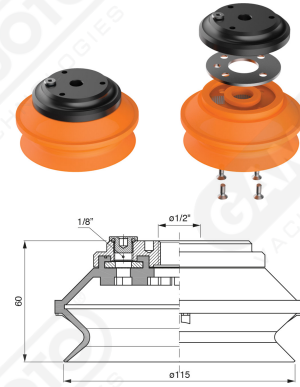

Bellows suction cups BF 115 Series

Art. BF 115 35

Art. BF 115 30

with internal filter

Art. BF 115 31

Art. BF 115 32/33

cod	.øA
BF 115 32	3/8"
BF 115 33	1/2"

F-LINE suction cups BM - BF series

with internal filter

Art. BF 115 321/331

cod

øA

BF 115 321

3/8"

BF 115 331

1/2"