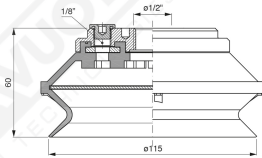

Bellows suction cups BF 115 Series

Art. BF 115 35

Art. BF 115 30

with internal filter

Art. BF 115 31

Art. BF 115 32/33

cod	.øA
BF 115 32	3/8"
BF 115 33	1/2"

F-LINE suction cups BM - BF series

with internal filter

Art. BF 115 321/331

cod

øA

BF 115 321

3/8"

BF 115 331

1/2"