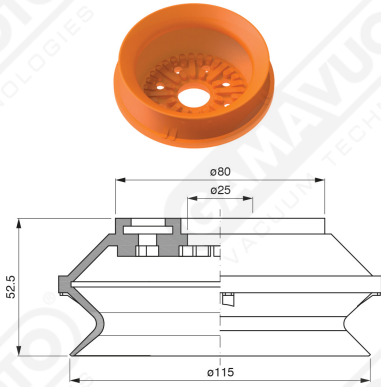

Bellows suction cups BF 115 Series

Art. BF 115 35

Art. BF 115 30

with internal filter

Art. BF 115 31

Art. BF 115 32/33

cod	.øA
BF 115 32	3/8"
BF 115 33	1/2"

F-LINE suction cups BM - BF series

with internal filter

Art. BF 115 321/331

cod

øA

BF 115 321

3/8"

BF 115 331

1/2"