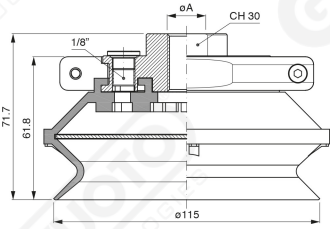

Bellows suction cups BF 115 Series

Art. BF 115 35

Art. BF 115 30

with internal filter

Art. BF 115 31

Art. BF 115 32/33

cod	øA
BF 115 32	3/8"
BF 115 33	1/2"

F-LINE suction cups BM - BF series

with internal filter

Art. BF 115 321/331

cod

øA

BF 115 321

3/8"

BF 115 331

1/2"