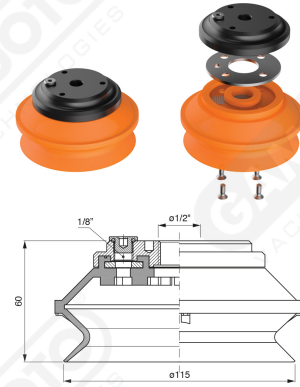

Bellows suction cups BF 115 Series

Art. BF 115 35

Art. BF 115 30

with internal filter

Art. BF 115 31

Art. BF 115 32/33

cod	øA
BF 115 32	3/8"
BF 115 33	1/2"

F-LINE suction cups BM - BF series

with internal filter

Art. BF 115 321/331

cod

øA

BF 115 321

3/8"

BF 115 331

1/2"