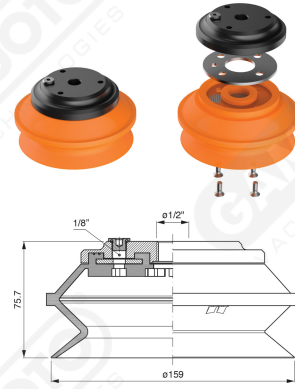

**Bellows suction cups BF 160 Series**

**Art. BF 160 35**

**Art. BF 160 30**

**Art. BF 160 31**

with internal filter

**Art. BF 160 32/33**

cod	øA
<b>BF 160 32</b>	1/2"
<b>BF 160 33</b>	3/4"

F-LINE suction cups BM - BF series

with internal filter

cod

øA

**BF 160 321**

1/2"

**BF 160 331**

3/4"

**Art. BF 160 321/331**