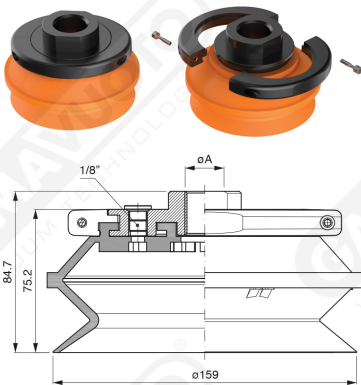

Bellows suction cups BF 160 Series

Art. BF 160 35

Art. BF 160 30

Art. BF 160 31

with internal filter

Art. BF 160 32/33

cod	øA
BF 160 32	1/2"
BF 160 33	3/4"

F-LINE suction cups BM - BF series

with internal filter

cod

øA

BF 160 321

1/2"

BF 160 331

3/4"

Art. BF 160 321/331