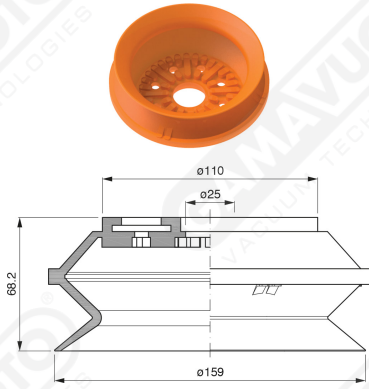

Bellows suction cups BF 160 Series

Art. BF 160 35

Art. BF 160 30

Art. BF 160 31

with internal filter

Art. BF 160 32/33

cod	øA
BF 160 32	1/2"
BF 160 33	3/4"

F-LINE suction cups BM - BF series

with internal filter

cod

øA

BF 160 321

1/2"

BF 160 331

3/4"

Art. BF 160 321/331