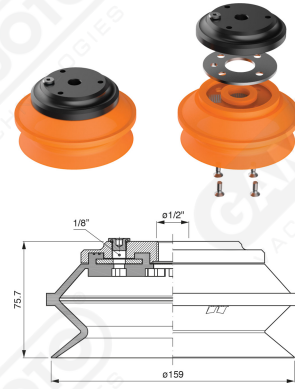

Bellows suction cups BF 160 Series

Art. BF 160 35

Art. BF 160 30

Art. BF 160 31

with internal filter

Art. BF 160 32/33

cod	øA
BF 160 32	1/2"
BF 160 33	3/4"

F-LINE suction cups BM - BF series

with internal filter

cod

øA

BF 160 321

1/2"

BF 160 331

3/4"

Art. BF 160 321/331