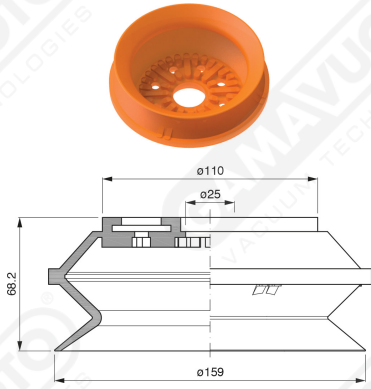

**Bellows suction cups BF 160 Series**

**Art. BF 160 35**

**Art. BF 160 30**

**Art. BF 160 31**

with internal filter

**Art. BF 160 32/33**

cod	øA
<b>BF 160 32</b>	1/2"
<b>BF 160 33</b>	3/4"

F-LINE suction cups BM - BF series

with internal filter

cod

øA

**BF 160 321**

1/2"

**BF 160 331**

3/4"

**Art. BF 160 321/331**