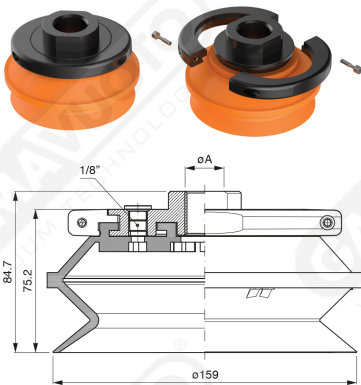

**Bellows suction cups BF 160 Series**

**Art. BF 160 35**

**Art. BF 160 30**

**Art. BF 160 31**

with internal filter

**Art. BF 160 32/33**

cod	øA
<b>BF 160 32</b>	1/2"
<b>BF 160 33</b>	3/4"

F-LINE suction cups BM - BF series

with internal filter

cod

øA

**BF 160 321**

1/2"

**BF 160 331**

3/4"

**Art. BF 160 321/331**