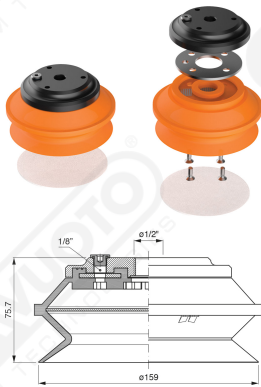

Bellows suction cups BF 160 Series

Art. BF 160 35

Art. BF 160 30

Art. BF 160 31

with internal filter

Art. BF 160 32/33

cod	øA
BF 160 32	1/2"
BF 160 33	3/4"

F-LINE suction cups BM - BF series

with internal filter

cod

øA

BF 160 321

1/2"

BF 160 331

3/4"

Art. BF 160 321/331