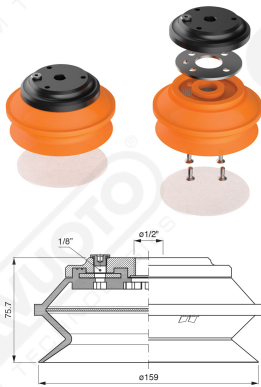

**Bellows suction cups BF 160 Series**

**Art. BF 160 35**

**Art. BF 160 30**

**Art. BF 160 31**

with internal filter

**Art. BF 160 32/33**

cod	øA
<b>BF 160 32</b>	1/2"
<b>BF 160 33</b>	3/4"

F-LINE suction cups BM - BF series

with internal filter

cod

øA

**BF 160 321**

1/2"

**BF 160 331**

3/4"

**Art. BF 160 321/331**