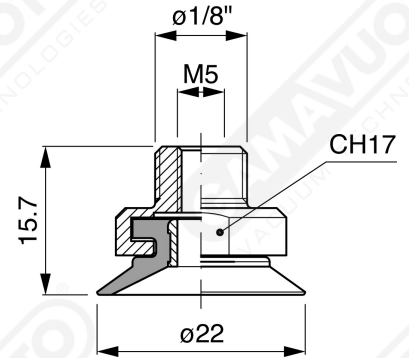

Non-finned flat suction cup CF 20 Series

Art. CF 20 15

Art. CF 20 00

Art. CF 20 10

Art. CF 20 20

Art. CF 20 60 ÷ 64

Art. CF 20 60

with filter

Art. CF 20 61

with filter and check valve

Art. CF 20 63

without filter

Art. CF 20 64

with check valve without filter

F-LINE suction cups CM - CF series

Art. CF 20 90