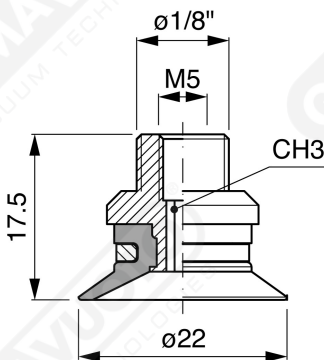

Non-finned flat suction cup CF 20 Series

Art. CF 20 15

Art. CF 20 00

Art. CF 20 10

Art. CF 20 20

Art. CF 20 60 ÷ 64

Art. CF 20 60

with filter

Art. CF 20 61

with filter and check valve

Art. CF 20 63

without filter

Art. CF 20 64

with check valve without filter

F-LINE suction cups CM - CF series

Art. CF 20 90