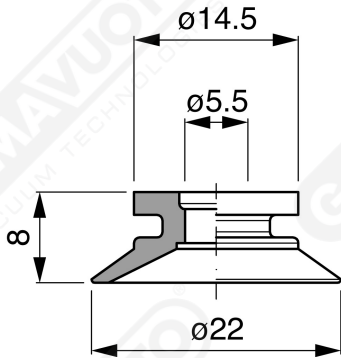

Non-finned flat suction cup CF 20 Series

Art. CF 20 15

Art. CF 20 00

Art. CF 20 10

Art. CF 20 20

Art. CF 20 60 ÷ 64

Art. CF 20 60

with filter

Art. CF 20 61

with filter and check valve

Art. CF 20 63

without filter

Art. CF 20 64

with check valve without filter

F-LINE suction cups CM - CF series

Art. CF 20 90