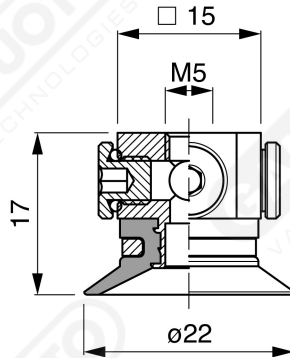

Non-finned flat suction cup CF 20 Series

Art. CF 20 15

Art. CF 20 00

Art. CF 20 10

Art. CF 20 20

Art. CF 20 60 ÷ 64

Art. CF 20 60

with filter

Art. CF 20 61

with filter and check valve

Art. CF 20 63

without filter

Art. CF 20 64

with check valve without filter

F-LINE suction cups CM - CF series

Art. CF 20 90