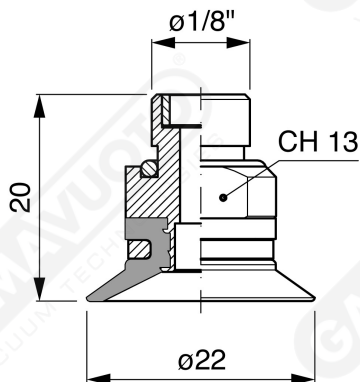

Non-finned flat suction cup CF 20 Series

Art. CF 20 15

Art. CF 20 00

Art. CF 20 10

Art. CF 20 20

Art. CF 20 60 ÷ 64

Art. CF 20 60

with filter

Art. CF 20 61

with filter and check valve

Art. CF 20 63

without filter

Art. CF 20 64

with check valve without filter

F-LINE suction cups CM - CF series

Art. CF 20 90