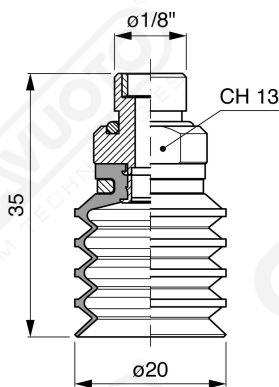

Series of bellows suction cups DF 20 Series

Art. DF 20 15

Art. DF 20 00

Art. DF 20 10

Art. DF 20 20

Art. DF 20 60 ÷ 64

Art. DF 20 60

with filter

Art. DF 20 61

with filter and check valve

Art. DF 20 63

without filter

Art. DF 20 64

with check valve without filter

F-LINE suction cups DF series

Art. DF 20 90