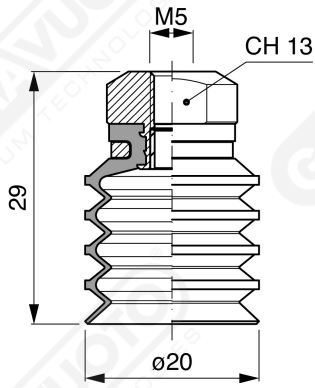

Art. DF 20 61

with filter and check valve

Art. DF 20 63

without filter

Art. DF 20 64

with check valve without filter

F-LINE suction cups DF series

Art. DF 20 90

with filter

Art. DF 20 91

with check valve

Art. DF 20 93

without filter

Art. DF 20 90 ÷ 93

GAMAVUOTO[®]
VACUUM TECHNOLOGIES