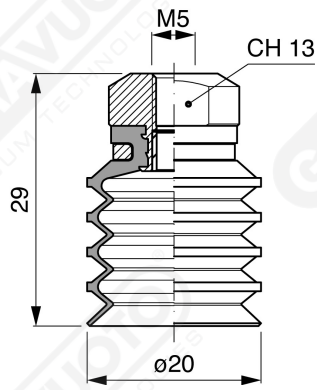

Art. DF 20 61

with filter and check valve

Art. DF 20 63

without filter

Art. DF 20 64

with check valve without filter

F-LINE suction cups DF series

Art. DF 20 90

with filter

Art. DF 20 91

with check valve

Art. DF 20 93

without filter

Art. DF 20 90 ÷ 93

GAMAVUOTO[®]
VACUUM TECHNOLOGIES