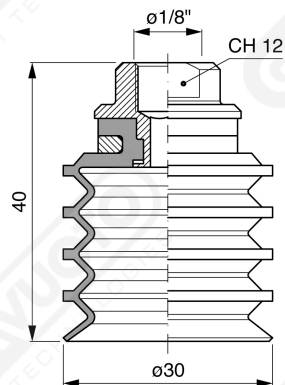

Series of bellows suction cups DF 30 Series

Art. DF 30 15

Art. DF 30 00

Art. DF 30 10

Art. DF 30 20

Art. DF 30 70 ÷ 74

Art. DF 30 70

with filtermit Filter

Art. DF 30 71

with filter and check valve

Art. DF 30 73

without filter

Art. DF 30 74

with check valve without filter

F-LINE suction cups DF series

Art. DF 30 80 ÷ 84