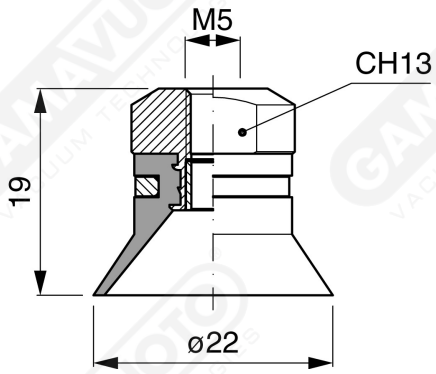

**Art. EF 20 61**

with filter and check valve

**Art. EF 20 63**

without filter

**Art. EF 20 64**

with check valve without filter

F-LINE suction cups EM - EF series

- Art. EF 20 90**  
with filter
- Art. EF 20 91**  
with check valve
- Art. EF 20 93**  
without filter