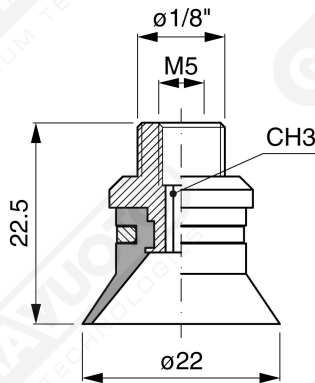

**Conical suction cups EF 20 Series**

**Art. EF 20 15**

**Art. EF 20 00**

**Art. EF 20 10**

**Art. EF 20 20**

**Art. EF 20 60 ÷ 64**

**Art. EF 20 60**

with filter

**Art. EF 20 61**

with filter and check valve

**Art. EF 20 63**

without filter

**Art. EF 20 64**

with check valve without filter

F-LINE suction cups EM - EF series

- Art. EF 20 90**  
with filter
- Art. EF 20 91**  
with check valve
- Art. EF 20 93**  
without filter