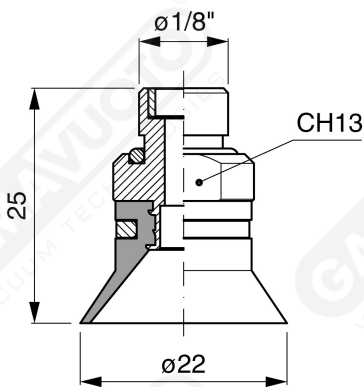

**Conical suction cups EF 20 Series**

**Art. EF 20 15**

**Art. EF 20 00**

**Art. EF 20 10**

**Art. EF 20 20**

**Art. EF 20 60 ÷ 64**

**Art. EF 20 60**

with filter

**Art. EF 20 61**

with filter and check valve

**Art. EF 20 63**

without filter

**Art. EF 20 64**

with check valve without filter

F-LINE suction cups EM - EF series

**Art. EF 20 90**