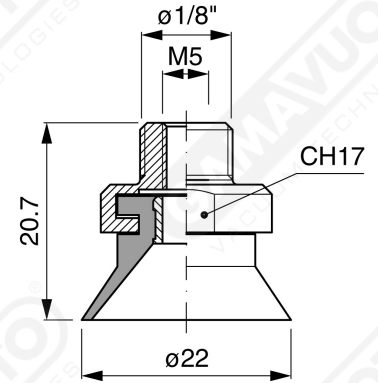

**Conical suction cups EF 20 Series**

**Art. EF 20 15**

**Art. EF 20 00**

**Art. EF 20 10**

**Art. EF 20 20**

**Art. EF 20 60 ÷ 64**

**Art. EF 20 60**

with filter

**Art. EF 20 61**

with filter and check valve

**Art. EF 20 63**

without filter

**Art. EF 20 64**

with check valve without filter

F-LINE suction cups EM - EF series

- Art. EF 20 90**  
with filter
- Art. EF 20 91**  
with check valve
- Art. EF 20 93**  
without filter