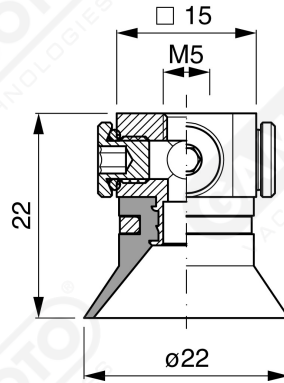

**Conical suction cups EF 20 Series**

**Art. EF 20 15**

**Art. EF 20 00**

**Art. EF 20 10**

**Art. EF 20 20**

**Art. EF 20 60 ÷ 64**

**Art. EF 20 60**

with filter

**Art. EF 20 61**

with filter and check valve

**Art. EF 20 63**

without filter

**Art. EF 20 64**

with check valve without filter

F-LINE suction cups EM - EF series

- Art. EF 20 90**  
with filter
- Art. EF 20 91**  
with check valve
- Art. EF 20 93**  
without filter