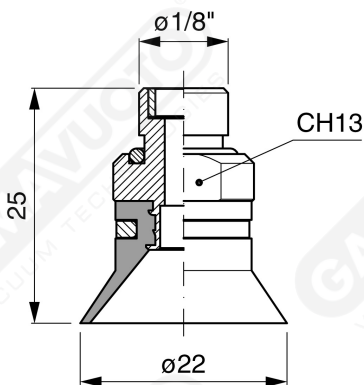

**Conical suction cups EF 20 Series**

**Art. EF 20 15**

**Art. EF 20 00**

**Art. EF 20 10**

**Art. EF 20 20**

**Art. EF 20 60 ÷ 64**

**Art. EF 20 60**

with filter

**Art. EF 20 61**

with filter and check valve

**Art. EF 20 63**

without filter

**Art. EF 20 64**

with check valve without filter

F-LINE suction cups EM - EF series

- Art. EF 20 90**  
with filter
- Art. EF 20 91**  
with check valve
- Art. EF 20 93**  
without filter