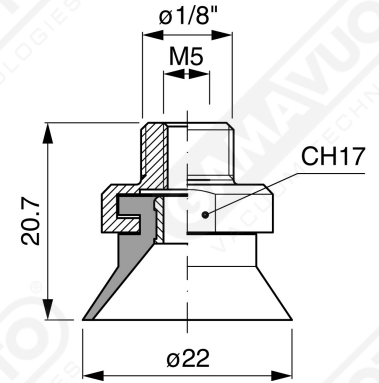

**Conical suction cups EF 20 Series**

**Art. EF 20 15**

**Art. EF 20 00**

**Art. EF 20 10**

**Art. EF 20 20**

**Art. EF 20 60 ÷ 64**

**Art. EF 20 60**

with filter

**Art. EF 20 61**

with filter and check valve

**Art. EF 20 63**

without filter

**Art. EF 20 64**

with check valve without filter

F-LINE suction cups EM - EF series

**Art. EF 20 90**