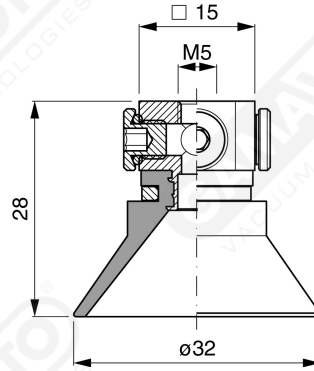

Conical suction cups EF 30 Series

Art. EF 30 15

Art. EF 30 00

Art. EF 30 10

Art. EF 30 20

Art. EF 30 60 ÷ 64

Art. EF 30 60

with filter

Art. EF 30 61

with filter and check valve

Art. EF 30 63

without filter

Art. EF 30 64

with check valve without filter

F-LINE suction cups EM - EF series

GAMAVUOTO
VACUUM TECHNOLOGIES