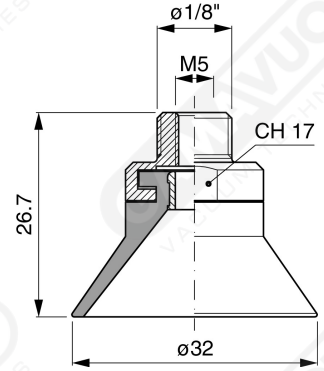

Conical suction cups EF 30 Series

Art. EF 30 15

Art. EF 30 00

Art. EF 30 10

Art. EF 30 20

Art. EF 30 60 ÷ 64

Art. EF 30 60

with filter

Art. EF 30 61

with filter and check valve

Art. EF 30 63

without filter

Art. EF 30 64

with check valve without filter

F-LINE suction cups EM - EF series

GAMAVUOTO
VACUUM TECHNOLOGIES