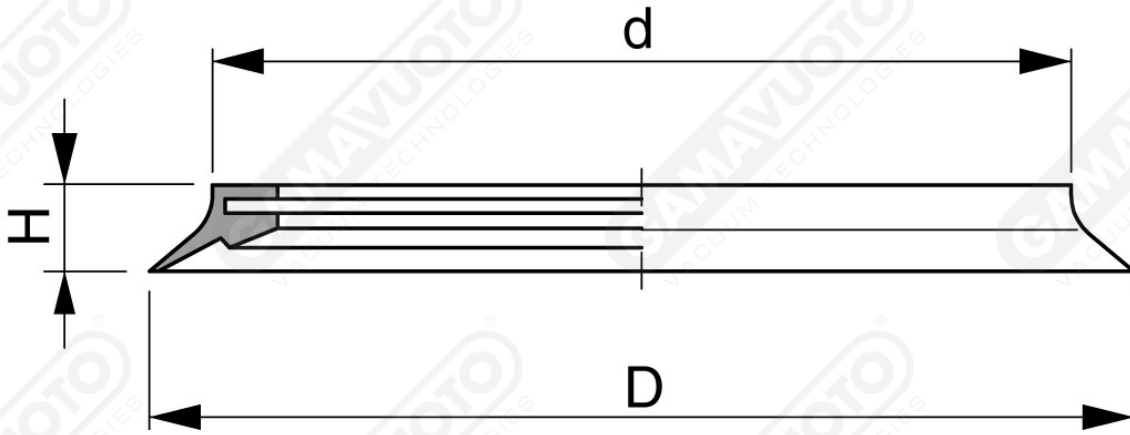

**Disc suction cup VP 240-350 Series without support**

**Art. VP 240/350 45**

Art.	D	d	H
VP 240 45	228	198	20
VP 350 45	338	292	24