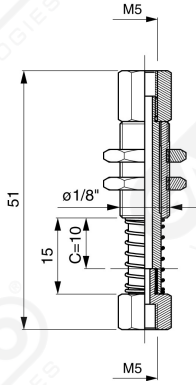

Compact suction-cup holders

Compact anti-rotation suction-cup holders

Art. PAMO M5M5 C10

Art. PAMO 1/8M1/8MFC25