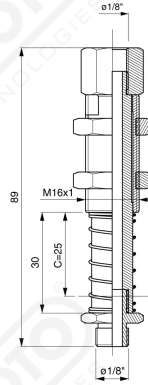

Compact suction-cup holders

Compact anti-rotation suction-cup holders

Art. PAMO M5M5 C10

Art. PAMO 1/8M1/8MFC25