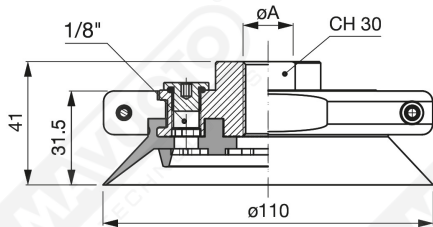

Disc suction cup

Disc suction cup VDSF 111

Art. VDSF 111 45

cod.

ϕA

VDSF 111 42

3/8"

VDSF 111 43

1/2"

Art. VDSF 111 42 ÷ 43