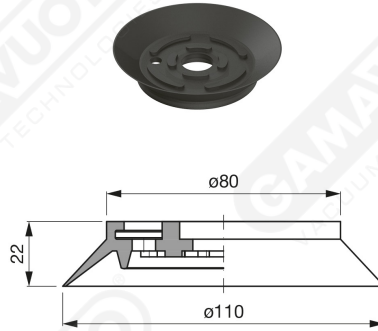

Disc suction cup

Disc suction cup VDSF 111

Art. VDSF 111 45

cod.

ϕA

VDSF 111 42

3/8"

VDSF 111 43

1/2"

Art. VDSF 111 42 ÷ 43