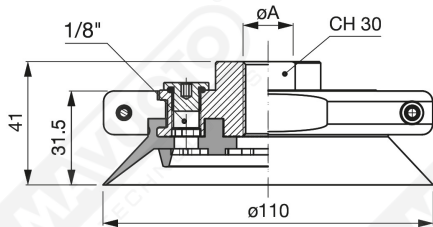

Disc suction cup

Disc suction cup VDSF 111

Art. VDSF 111 45

cod.

øA

VDSF 111 42

3/8"

VDSF 111 43

1/2"

Art. VDSF 111 42 ÷ 43