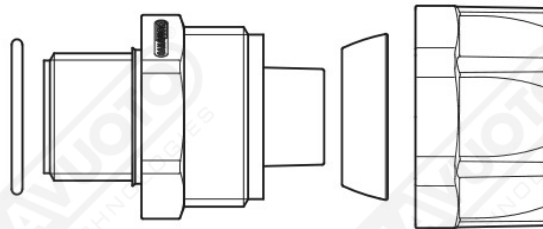

Fittings

These fittings are ideal for the attachment of flexible TVF tubes. They differ from the previous tubes in that they have a perfect vacuum seal, without the need for the traditional rubber link bands, and because they are easy and quick to mount. Material: self-extinguishing polypropylene.

Art. RP 1/4

Art.	PU	D	CH1	CH2	L	E
RP 1/4"	10	1/4"	24	27	40	12.5
RP 3/8"	12	3/8"	26	29	42	13.5
RP 1/2"	16	1/2"	30	34	48	16
RP 3/4"	21	3/4"	35	39	50	16
RP 1"	27	1"	45	48	55	18