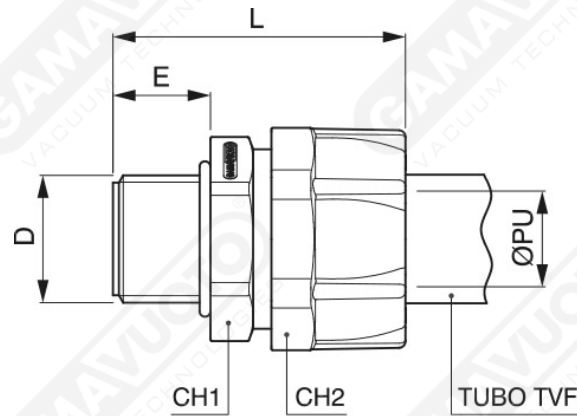

## Fittings

These fittings are ideal for the attachment of flexible TVF tubes. They differ from the previous tubes in that they have a perfect vacuum seal, without the need for the traditional rubber link bands, and because they are easy and quick to mount. Material: self-extinguishing polypropylene.

**Art. RP 1/4**

| Art.    | PU | D    | CH1 | CH2 | L  | E    |
|---------|----|------|-----|-----|----|------|
| RP 1/4" | 10 | 1/4" | 24  | 27  | 40 | 12.5 |
| RP 3/8" | 12 | 3/8" | 26  | 29  | 42 | 13.5 |
| RP 1/2" | 16 | 1/2" | 30  | 34  | 48 | 16   |
| RP 3/4" | 21 | 3/4" | 35  | 39  | 50 | 16   |
| RP 1"   | 27 | 1"   | 45  | 48  | 55 | 18   |