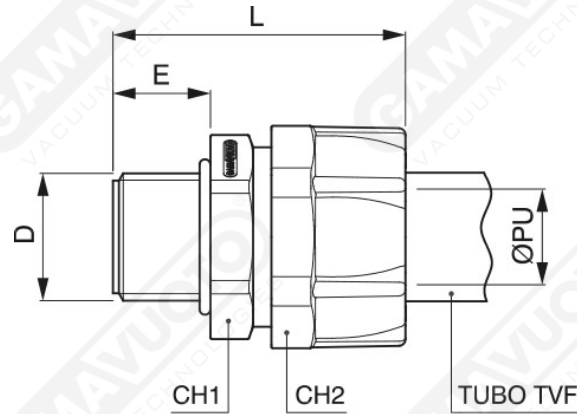

Fittings

These fittings are ideal for the attachment of flexible TVF tubes. They differ from the previous tubes in that they have a perfect vacuum seal, without the need for the traditional rubber link bands, and because they are easy and quick to mount. Material: self-extinguishing polypropylene.

Art. RP 1/4

Art.	PU	D	CH1	CH2	L	E
RP 1/4"	10	1/4"	24	27	40	12.5
RP 3/8"	12	3/8"	26	29	42	13.5
RP 1/2"	16	1/2"	30	34	48	16
RP 3/4"	21	3/4"	35	39	50	16
RP 1"	27	1"	45	48	55	18