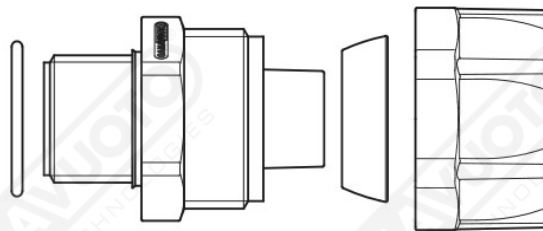

## Fittings

These fittings are ideal for the attachment of flexible TVF tubes. They differ from the previous tubes in that they have a perfect vacuum seal, without the need for the traditional rubber link bands, and because they are easy and quick to mount. Material: self-extinguishing polypropylene.

**Art. RP 1/4**

| Art.    | PU | D    | CH1 | CH2 | L  | E    |
|---------|----|------|-----|-----|----|------|
| RP 1/4" | 10 | 1/4" | 24  | 27  | 40 | 12.5 |
| RP 3/8" | 12 | 3/8" | 26  | 29  | 42 | 13.5 |
| RP 1/2" | 16 | 1/2" | 30  | 34  | 48 | 16   |
| RP 3/4" | 21 | 3/4" | 35  | 39  | 50 | 16   |
| RP 1"   | 27 | 1"   | 45  | 48  | 55 | 18   |