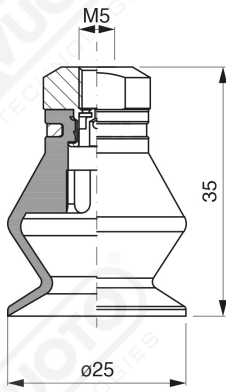

with filter

Art. MF 25 61

with filter and check valve

Art. MF 25 63

without filter

Art. MF 25 64

with check valve without filter

F-LINE bellows suction cups - MF series