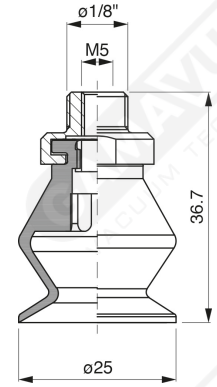

Bellows suction cups - MF 25 Series

Art. MF 25 35

Art. MF 25 00

Art. MF 25 10

Art. MF 25 20

Art. MF 25 98

Art. MF 25 60 ÷ 64

Art. MF 25 60

with filter

Art. MF 25 61

with filter and check valve

Art. MF 25 63

without filter

Art. MF 25 64

with check valve without filter

F-LINE bellows suction cups - MF series