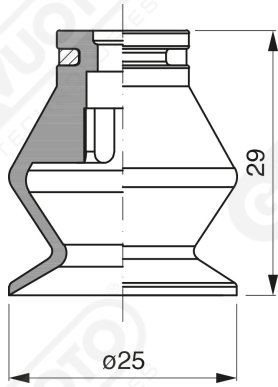

Bellows suction cups - MF 25 Series

Art. MF 25 35

Art. MF 25 00

Art. MF 25 10

Art. MF 25 20

Art. MF 25 98

Art. MF 25 60 ÷ 64

Art. MF 25 60

with filter

Art. MF 25 61

with filter and check valve

Art. MF 25 63

without filter

Art. MF 25 64

with check valve without filter

F-LINE bellows suction cups - MF series