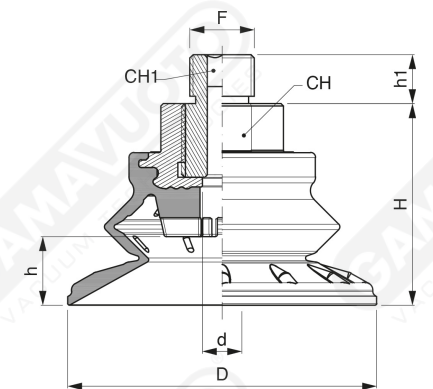

Bellow suction cups - VTBL Series

Art. VTBLA

Art.	D	d	F	H	CH	h
VTBLA 32	32	6	1/4"	28	17	9
VTBLA 42	42	6	1/4"	29	17	10
VTBLA 52	52	8	3/8"	37	22	11.5
VTBLA 63	63	8	3/8"	41.5	22	14.5
VTBLA 85	85	8	3/8"	35	22	22

Art. VTBLB

Art.	D	d	F	H	CH	CH1	h
VTBLB 32	35	6	3/8"	44	17	22	9
VTBLB 42	45	6	3/8"	44	17	22	10
VTBLB 52	55	8	1/4"	42	22	19	11.5
VTBLB 63	65	8	1/4"	46.5	22	19	14.5
VTBLB 85	85	8	1/4"	55	22	19	22

Art. VTBLC

Art.	D	d	F	H	CH	CH1	h
VTBLC 32	35	6	1/4"	28	17	6	9
VTBLC 42	45	6	1/4"	29	17	6	10
VTBLC 52	55	8	1/4"	37	22	6	11.5
VTBLC 63	65	8	1/4"	41.5	22	6	14.5
VTBLC 85	85	8	1/4"	50	22	6	22