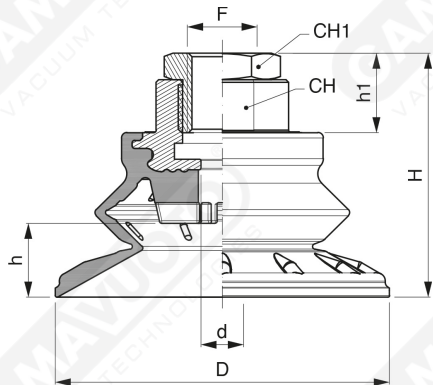

Bellow suction cups - VTBL Series

Art. VTBLA

Art.	D	d	F	H	CH	h
VTBLA 32	32	6	1/4"	28	17	9
VTBLA 42	42	6	1/4"	29	17	10
VTBLA 52	52	8	3/8"	37	22	11.5
VTBLA 63	63	8	3/8"	41.5	22	14.5
VTBLA 85	85	8	3/8"	35	22	22

Art. VTBLB

Art.	D	d	F	H	CH	CH1	h
VTBLB 32	35	6	3/8"	44	17	22	9
VTBLB 42	45	6	3/8"	44	17	22	10
VTBLB 52	55	8	1/4"	42	22	19	11.5
VTBLB 63	65	8	1/4"	46.5	22	19	14.5
VTBLB 85	85	8	1/4"	55	22	19	22

Art. VTBLC

Art.	D	d	F	H	CH	CH1	h
VTBLC 32	35	6	1/4"	28	17	6	9
VTBLC 42	45	6	1/4"	29	17	6	10
VTBLC 52	55	8	1/4"	37	22	6	11.5
VTBLC 63	65	8	1/4"	41.5	22	6	14.5
VTBLC 85	85	8	1/4"	50	22	6	22